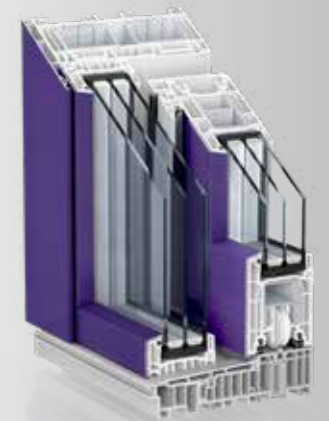

# ***Bigger! Brighter! More comfortable!***

Fulfil your dream of bright living spaces flooded with light: With the innovative lift/sliding door system PremiDoor 76. Be it green garden or urban skyline – with PremiDoor 76 you can bring the outside world into your living environment thanks to the extensive glazed areas. This modern, barrier-free system is further enhanced by its excellent handling ease and thermal insulation. Whether new build or renovation: The PremiDoor 76 lift/sliding door system offers you the perfect solution. Get the new freedom for your home.

## Two strong variants

You want maximum performance for thermal and sound insulation and maximum protection against forced entry? Then PremiDoor 76 is the right choice for you. You get either the classic version of the lift/sliding door system or the PremiDoor 76 Lux architectural variant for even more passage of light. Here the sash profile can be reduced by the intelligent construction, which in turn allows an extremely slim profile and even larger glazed areas and higher solar energy gains.

### PremiDoor 76

- ✓ Maximum installation height of 2.60 m
- ✓ Glazing options up to 50 mm
- ✓ Optimal thermal insulation up to 1.4 W/(m2K) as standard
- ✓ Protection against forced entry up to RC2
- ✓ Barrier free threshold
- ✓ considerably greater passage of light through reduced sash profile

### PremiDoor 76 Lux