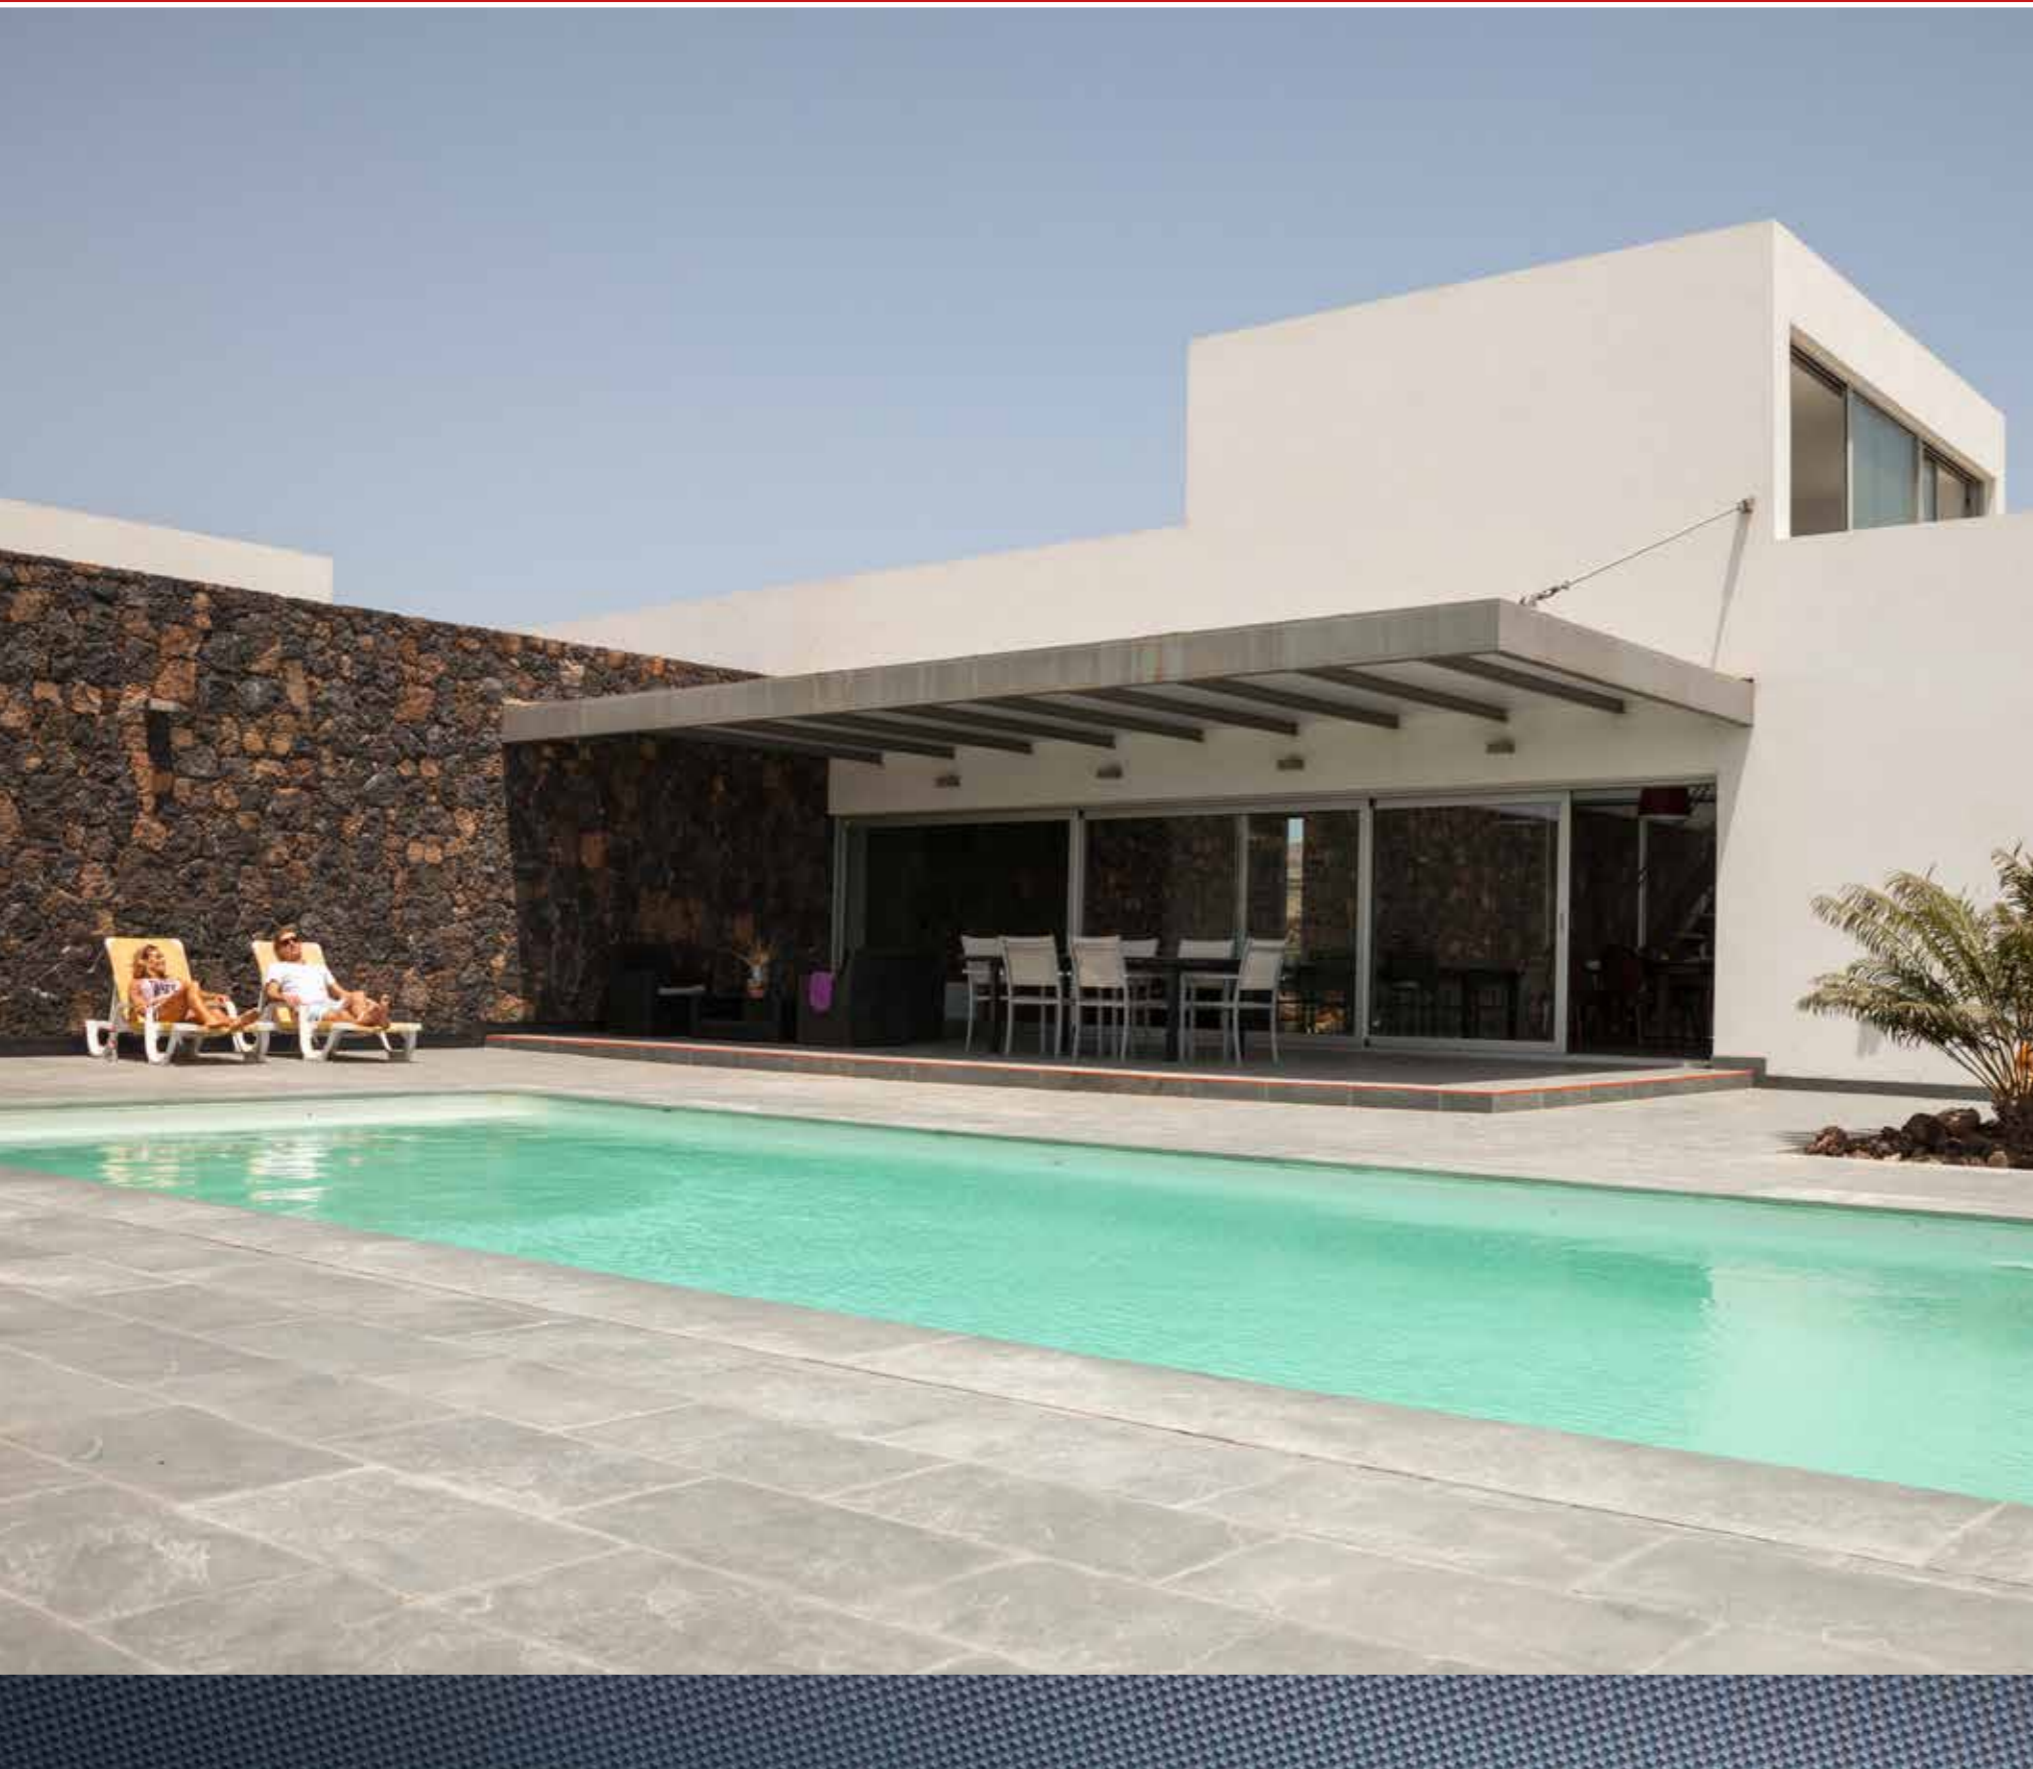

# ***KBE PremiDoor 76***

***Great design***

***KBE PremiDoor 76*** Lift/sliding door system

# ***Bigger! Brighter! More comfortable!***

Fulfil your dream of bright living spaces flooded with light: With the innovative lift/sliding door system PremiDoor 76. Be it green garden or urban skyline – with PremiDoor 76 you can bring the outside world into your living environment thanks to the extensive glazed areas. This modern, barrier-free system is further enhanced by its excellent handling ease and thermal insulation. Whether new build or renovation: The PremiDoor 76 lift/sliding door system offers you the perfect solution. Get the new freedom for your home.