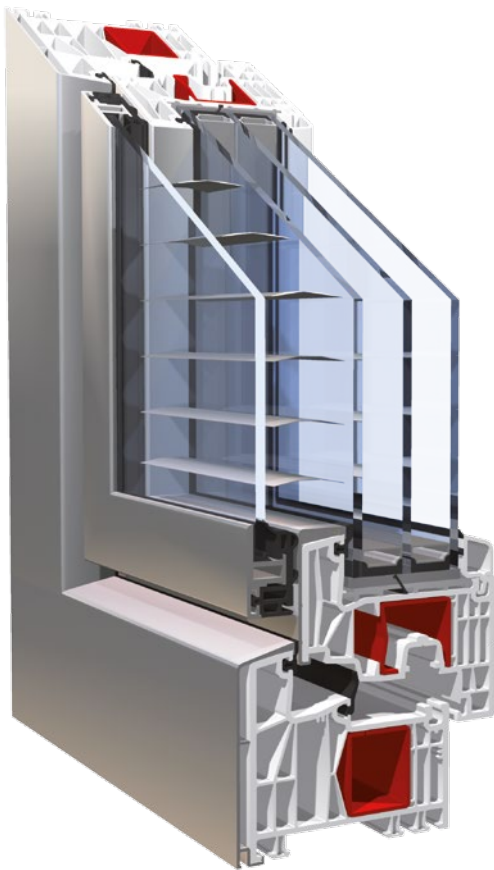

KBE 88

In a different league

**Uniting
design and
technology**

KBE 88 *AddOn window system*

KBE 88

AddOn window system

Experience the future today with KBE 88 AddOn, the innovative aluminium interconnecting frame. It is simply affixed to your KBE 88 AluClip window system and offers functional enhancement and individual design. It can also be affixed to a window that has already been installed.

Integrated blind

One of the special features of KBE 88 AddOn is the integrated privacy and sun-protection feature. It is located between two glass panes and is therefore fully weather protected. The blind can be manually or electrically operated.

Improved soundproofing and heat insulation

As a result of the additional glass pane, KBE 88 AddOn improves soundproofing and heat insulation performance. The new system enhances quality of life and contributes to long-term energy cost savings and CO₂ emission reductions.

The AddOn interconnecting frame cannot be opened from the outside when the window is closed, so it offers excellent security. When the window is open, the interconnecting frame can be simply unlocked and opened. This ensures easy access for cleaning.