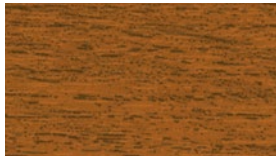

KBE 88

Strong on colour

**Make
a colour
statement!**

KBE 88 Colours and surface finishes

Delivery class 1

Version: 2016

It can be white, but it doesn't have to be. KBE 88 is available in a diverse range of colours and surface finishes. There are wood textures, plain and metallic colours for external surfaces, neutral white or all-over wood texture for the inside. Anything's possible with KBE 88.

» Wood texture foil with embossed surface

32 Golden Oak
3232 Golden Oak
2178.001-167

52 Nut brown
5252 Nut brown
2178.007-167

24 Sapeli
2424 Sapeli
2065.021-167

15 Dark oak
1515 Dark oak
2140.005-167

37 Rustic oak
3737 Rustic oak
3149.008-167

» Plain coloured foil with embossed surface

16 Anthracite
7016.05-167

21 Grey
7155.05-167

GD Quartz
7039.05-167

80 Black-brown
8518.05-167

» Plain coloured foil with smooth surface

AG Anthracite
7016.05-083