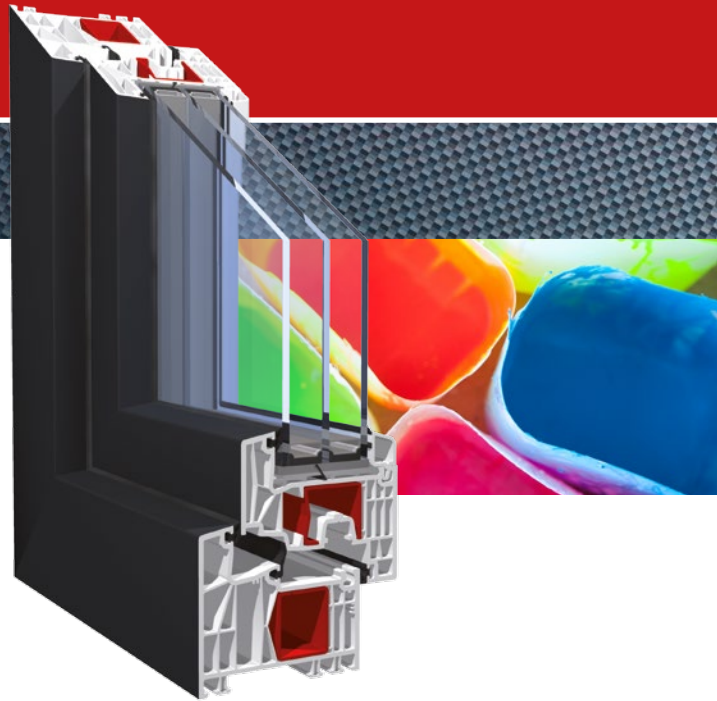

KBE 88

Strong on colour

**Make
a colour
statement!**

KBE 88 Colours and surface finishes

Delivery class 1

Version: 2016

It can be white, but it doesn't have to be. KBE 88 is available in a diverse range of colours and surface finishes. There are wood textures, plain and metallic colours for external surfaces, neutral white or all-over wood texture for the inside. Anything's possible with KBE 88.

SG Slate
7015.05-083

Delivery class 1: available ex-works.

All profiles have a ready installed black gasket.

■ □ = Foil on one side
■ ■ = Foil on both sides

Please note the delivery programme. The colours shown are not available for all geometries.